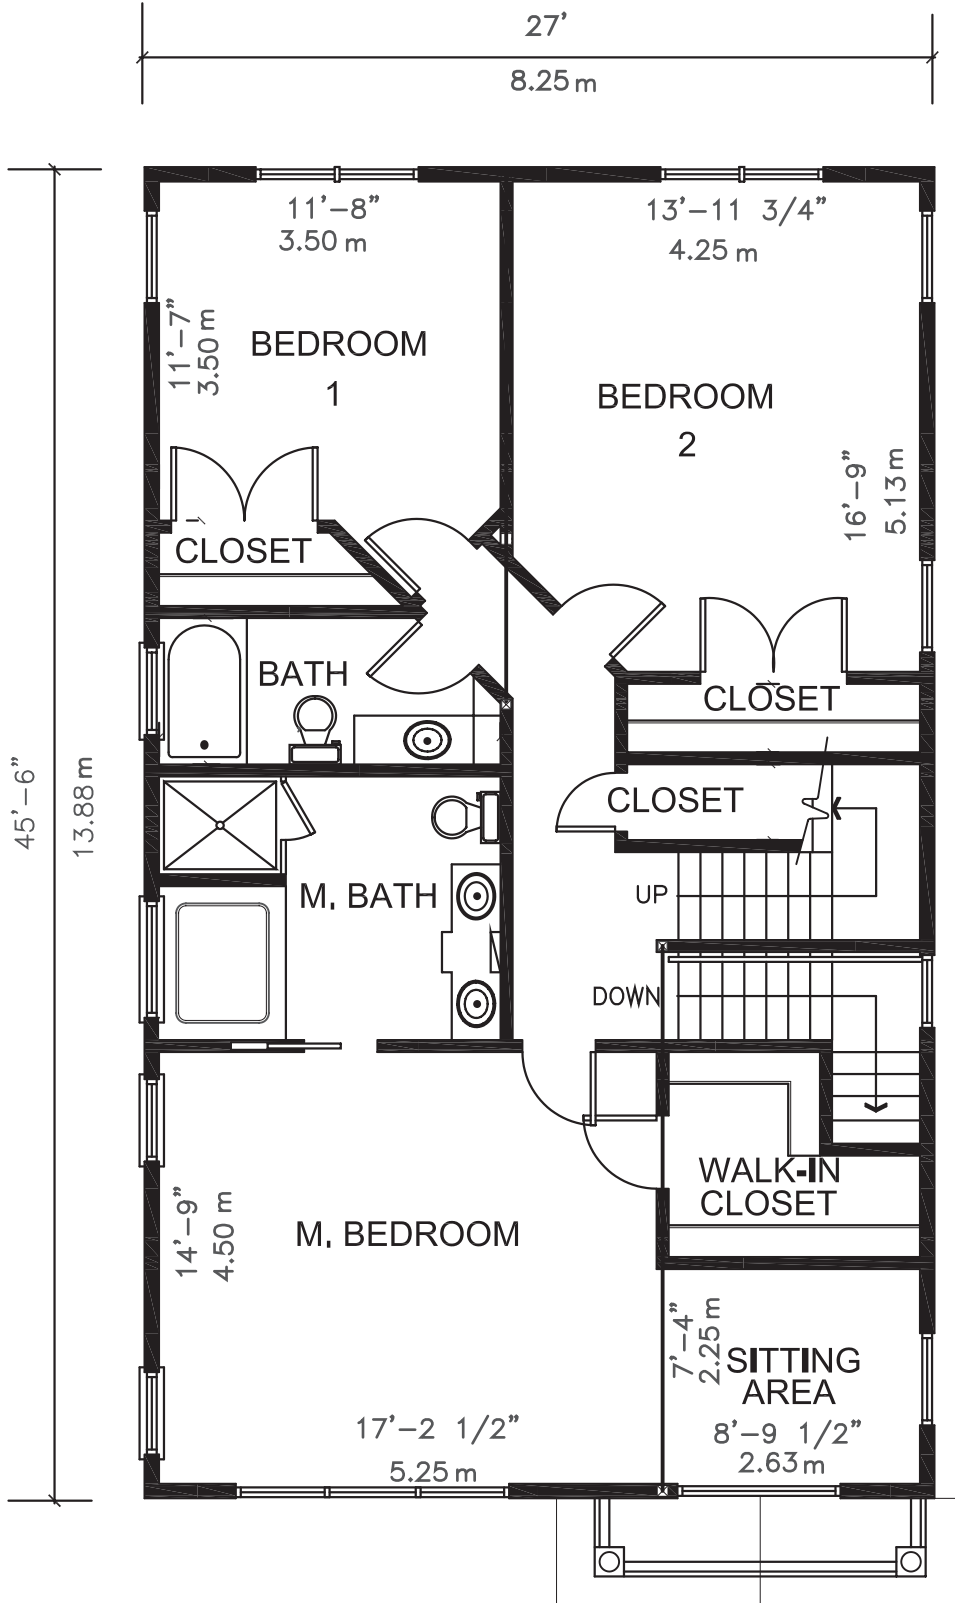

LUXURY RESIDENCE

A

4,313 S.F.
401 M²

For More Information Contact:

Tony vanderBeek
 Coldwell Banker Mid Plaza
 718.887.6200
 tony@millbasinhomes.com

FULL BASEMENT

LUXURY RESIDENCE

A

4,313 S.F.

401 M²

FIRST FLOOR

For More Information Contact:

Tony vanderBeek
Coldwell Banker Mid Plaza
718.887.6200
tony@millbasinhomes.com

LUXURY RESIDENCE

A

4,313 S.F.

401 M²

SECOND FLOOR

For More Information Contact:

Tony vanderBeek
Coldwell Banker Mid Plaza
718.887.6200
tony@millbasinhomes.com

LUXURY RESIDENCE

A

4,313 S.F.

401 M²