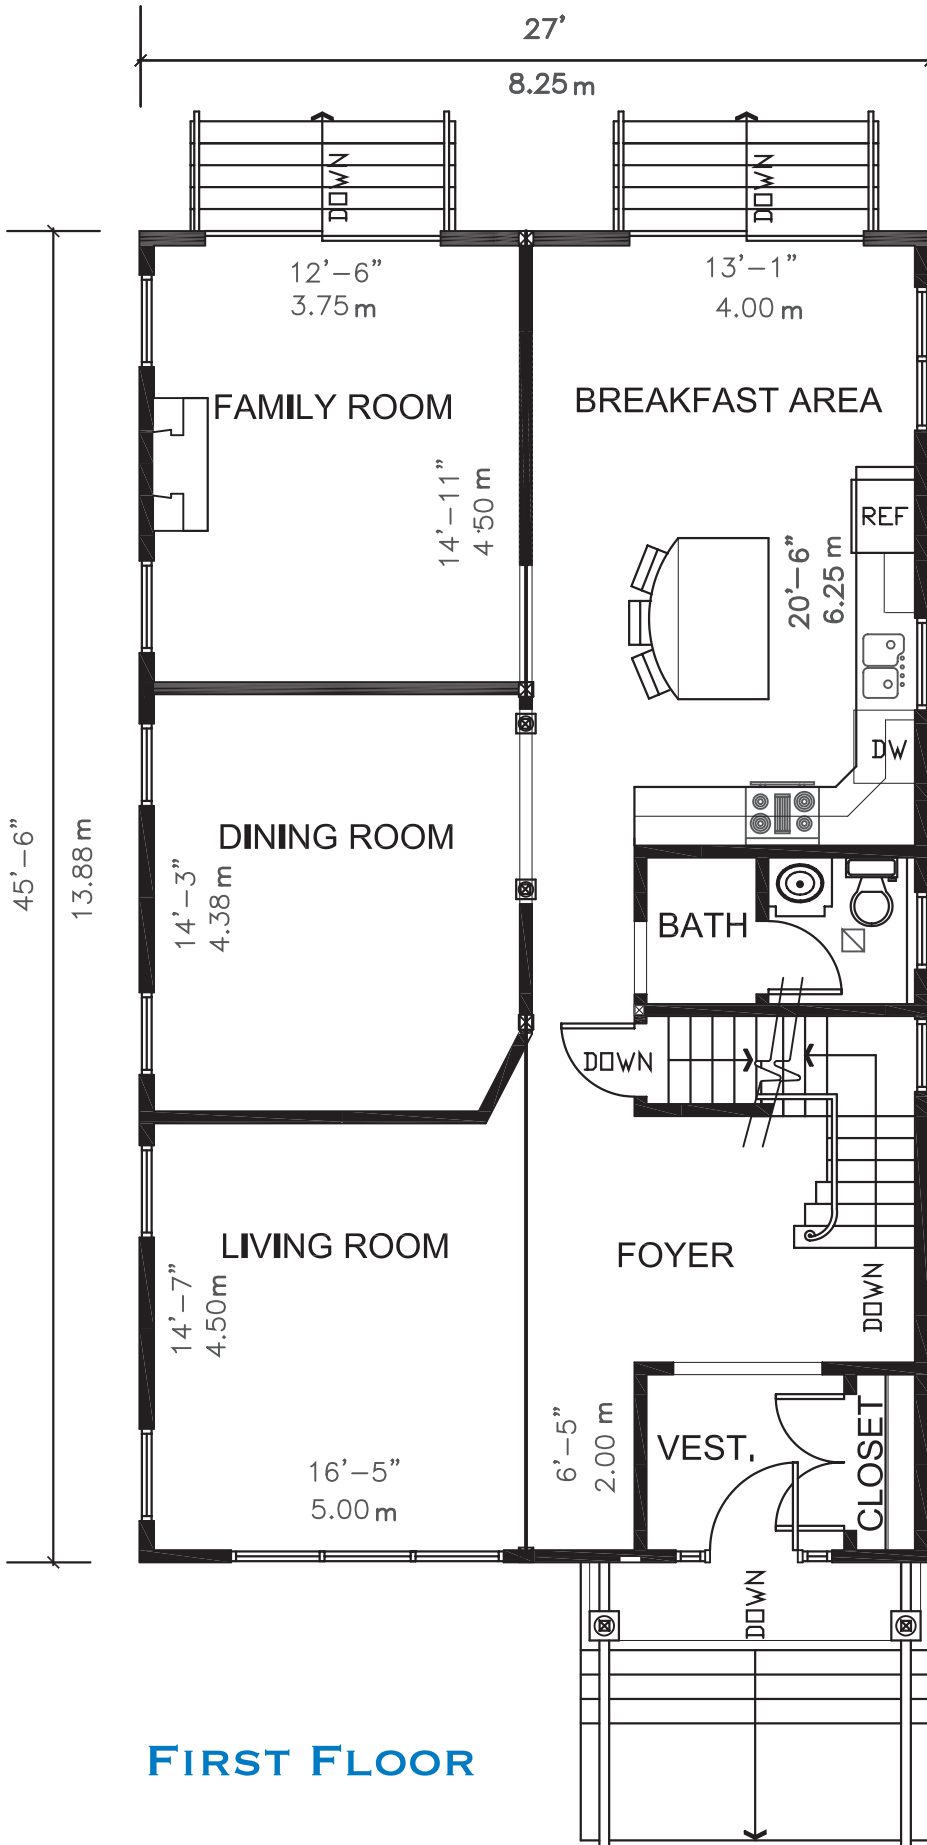

LUXURY RESIDENCE

A

4,313 S.F.
401 M²

For More Information Contact:

Tony vanderBeek
 Coldwell Banker Mid Plaza
 718.887.6200
 tony@millbasinhomes.com

FULL BASEMENT

LUXURY RESIDENCE

A

4,313 S.F.

401 M²

FIRST FLOOR

For More Information Contact:

Tony vanderBeek
Coldwell Banker Mid Plaza
718.887.6200
tony@millbasinhomes.com

LUXURY RESIDENCE

A

4,313 S.F.

401 M²

SECOND FLOOR

For More Information Contact:

Tony vanderBeek
Coldwell Banker Mid Plaza
718.887.6200
tony@millbasinhomes.com

LUXURY RESIDENCE

A

4,313 S.F.

401 M²