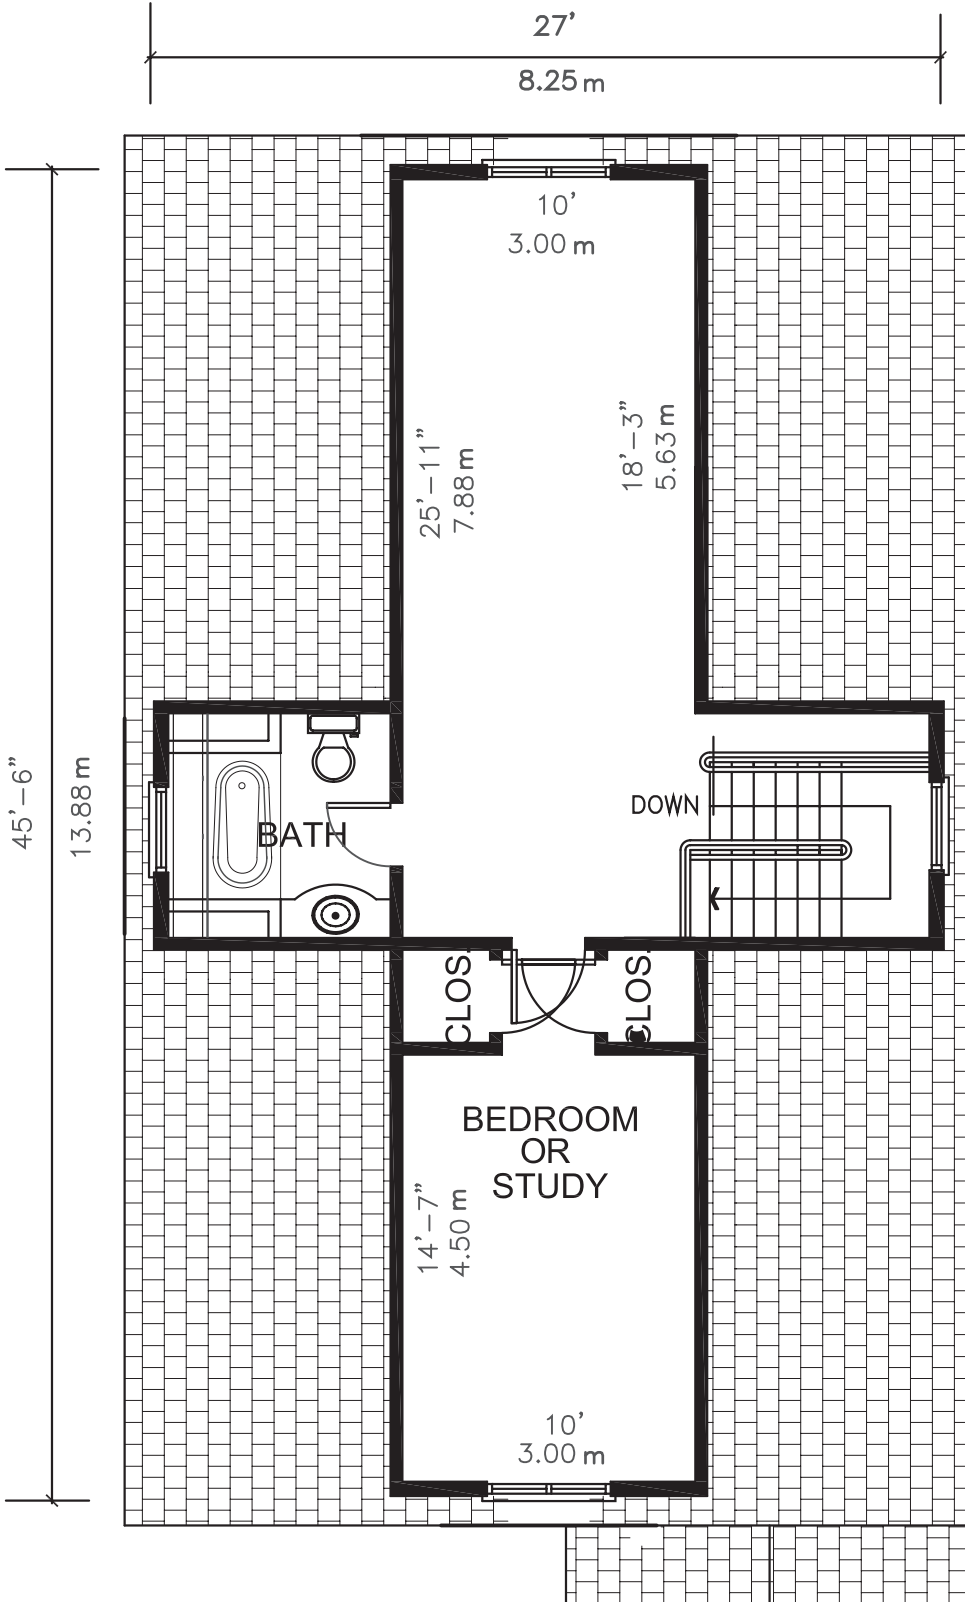

LUXURY RESIDENCE

A

4,313 S.F.
401 M²

For More Information Contact:

Tony vanderBeek
 Coldwell Banker Mid Plaza
 718.887.6200
 tony@millbasinhomes.com

FULL BASEMENT

LUXURY RESIDENCE

A

4,313 S.F.

401 M²

FIRST FLOOR

For More Information Contact:

Tony vanderBeek
Coldwell Banker Mid Plaza
718.887.6200
tony@millbasinhomes.com

LUXURY RESIDENCE

A

4,313 S.F.

401 M²

SECOND FLOOR

For More Information Contact:

Tony vanderBeek
Coldwell Banker Mid Plaza
718.887.6200
tony@millbasinhomes.com

LUXURY RESIDENCE

A

4,313 S.F.

401 M²