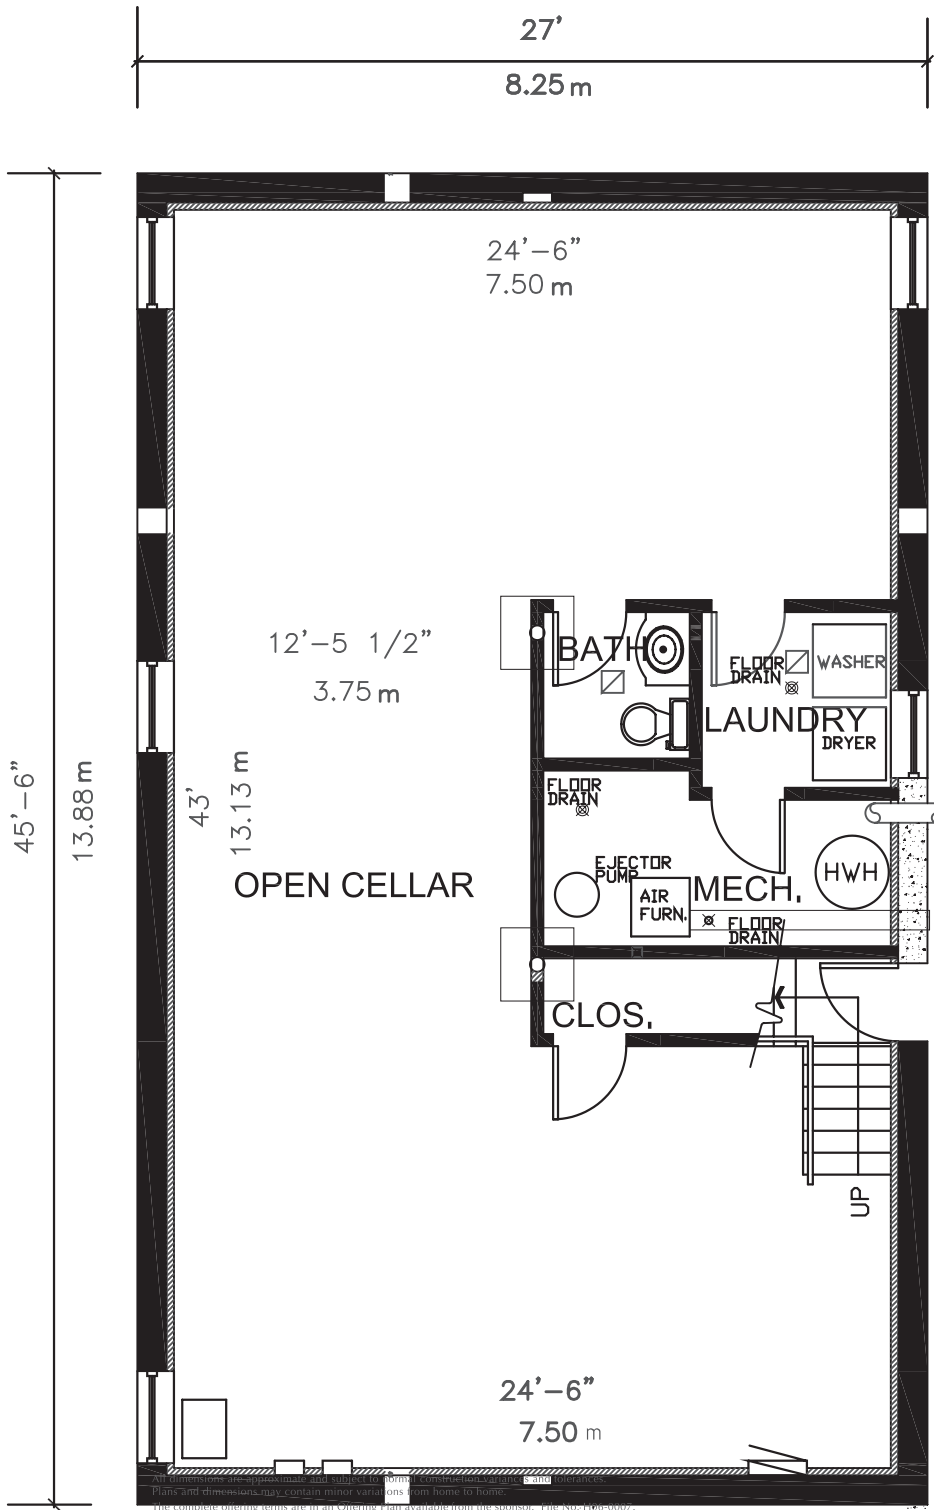

LUXURY RESIDENCE

A

4,313 S.F.
401 M²

For More Information Contact:

Tony vanderBeek
 Coldwell Banker Mid Plaza
 718.887.6200
 tony@millbasinhomes.com

FULL BASEMENT

LUXURY RESIDENCE

A

4,313 S.F.

401 M²

FIRST FLOOR

For More Information Contact:

Tony vanderBeek
Coldwell Banker Mid Plaza
718.887.6200
tony@millbasinhomes.com

LUXURY RESIDENCE

A

4,313 S.F.

401 M²

SECOND FLOOR

For More Information Contact:

Tony vanderBeek
Coldwell Banker Mid Plaza
718.887.6200
tony@millbasinhomes.com

LUXURY RESIDENCE

A

4,313 S.F.

401 M²